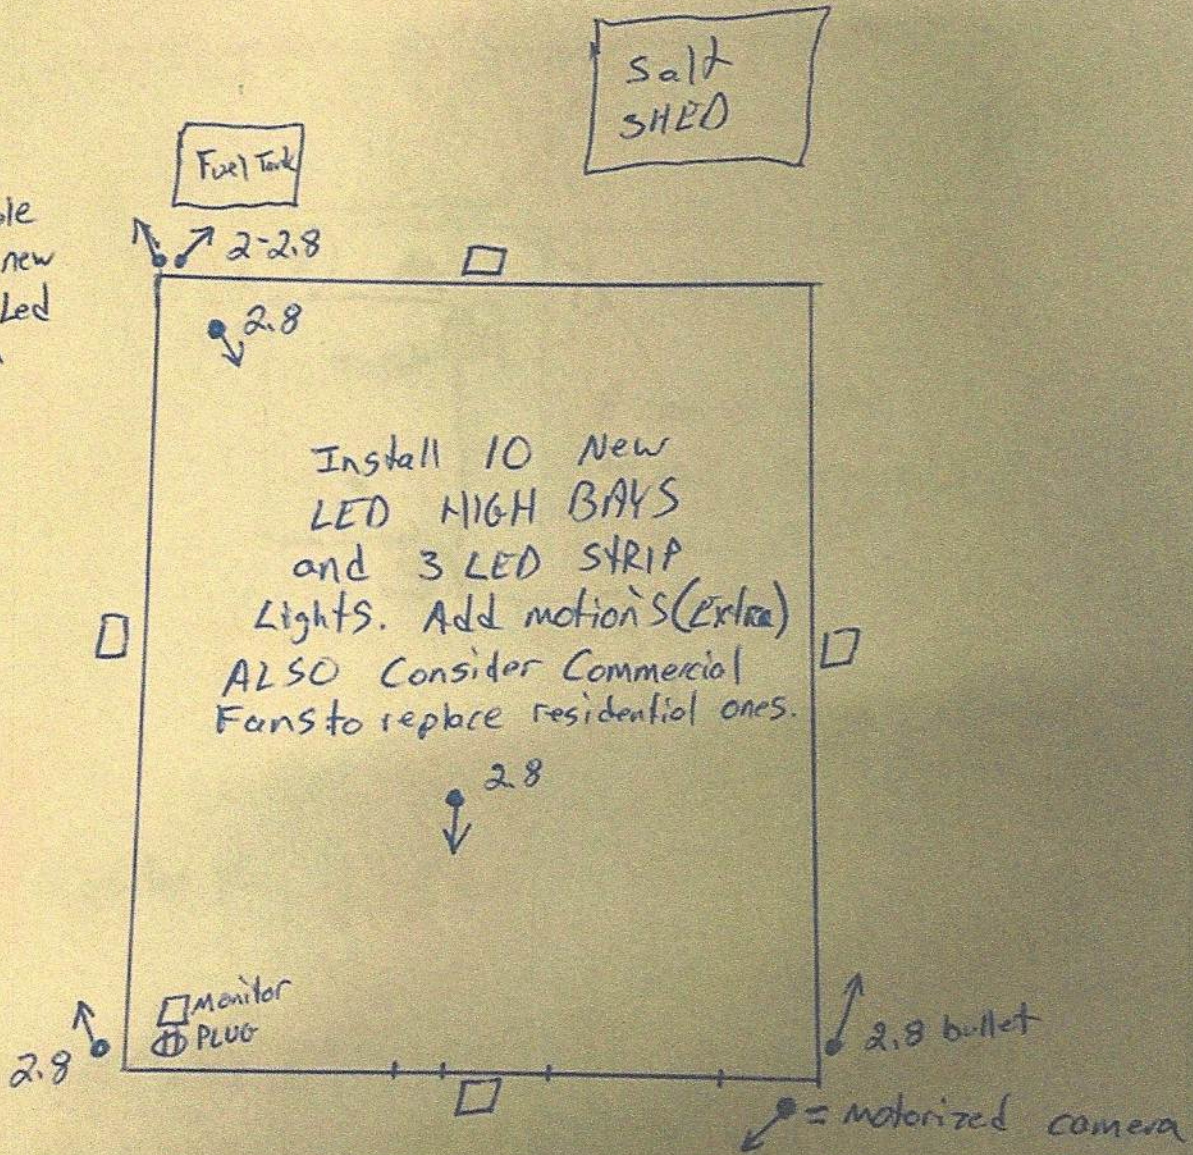

Maintenance Garage

- = Camera's
- = wall packs
- △ = FLOOD LIGHT

- 7. Cameras
- 8 camera DVR
- 27 inch monitor
- 6 at 2.8mm bullet camera
- 1 at 2.7mm to 13.5mm motorized camera

⊕⊕ 40' pole with 2 new 300 watt Led FLOODS on Bull Horn

Driveway

Fire House